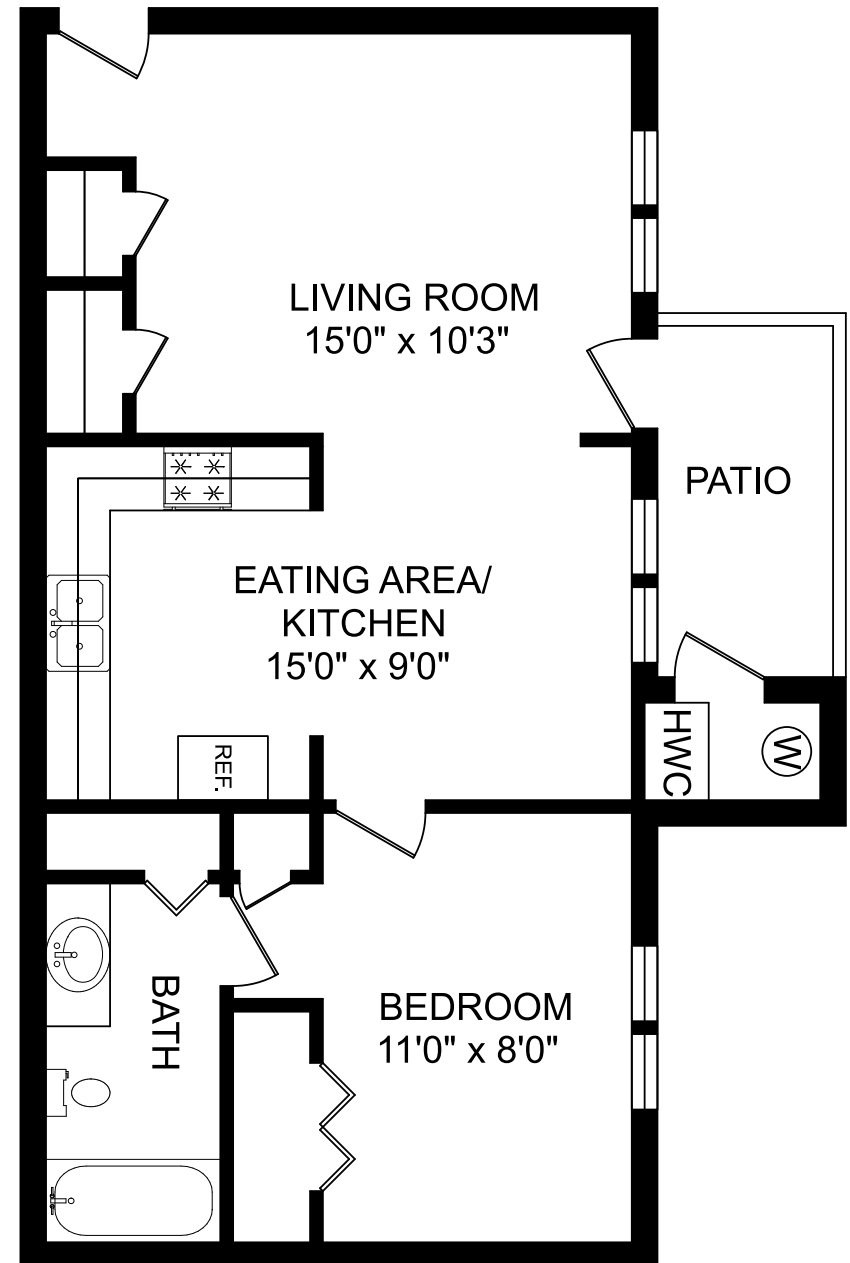

ORCHARD PARK
A p a r t m e n t s

Interior Luxuries Include:

- Plush Carpet in some units
- Dishwasher
- Disposal
- Frost-Free Refrigerator
- Ceiling Fans
- Oak-Tone Cabinet
- Spacious Floorplans
- Generous closets
- Large floor plans with great design
- Designer interior neutral color scheme
- Central air conditioning and heating
- Window treatments (blinds)

The Alton
1 bedroom/1 bath room
Approximately 615 square feet

845 B Cates, Charlotte, NC 28202
(704) 333-7265 * (704) 372-9819 fax
www.orchardparknc.com

The floor plans may vary from this illustration due to design configuration. Not all features are available in every floor plan. Square footages and room dimensions are approximate.